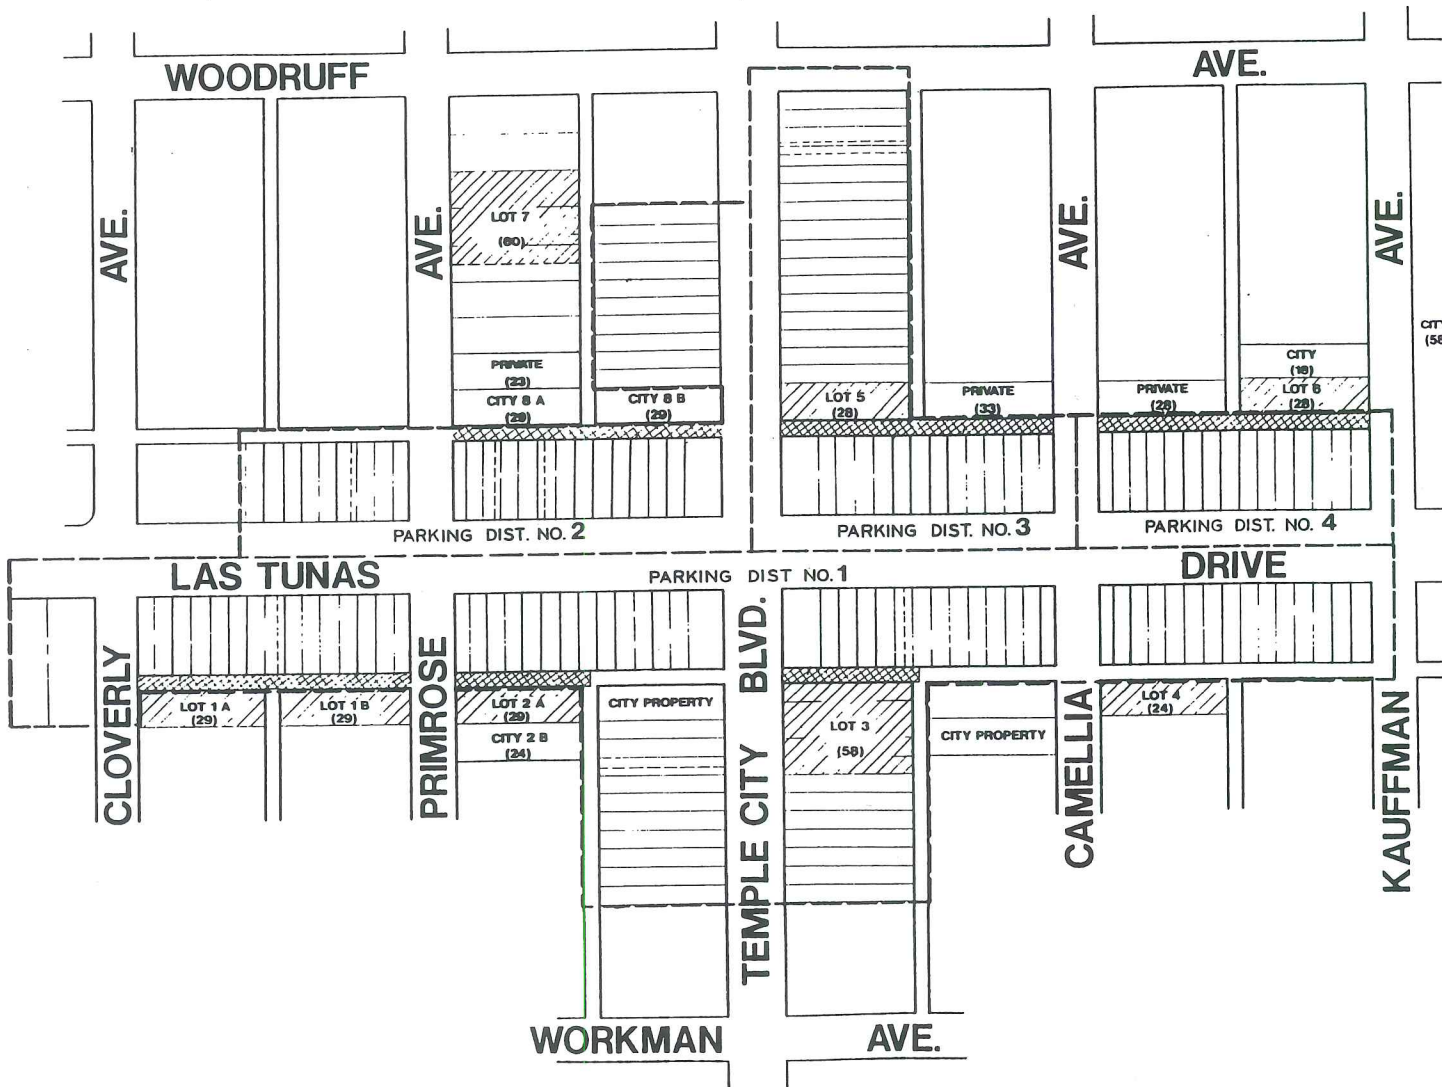

DOWNTOWN TEMPLE CITY PARKING AREA

CITY HALL
(58)

LEGEND:

-  BOUNDARY OF PARKING DISTRICTS
-  PEDESTRIAN MALL
-  DISTRICT PARKING LOTS
-  PRIVATE PARKING LOTS
-  CITY PARKING LOTS
-  NUMBER OF PARKING SPACES

PARKING
SPACES

285
84
158

TOTAL 527

SCALE: 1" = 80'