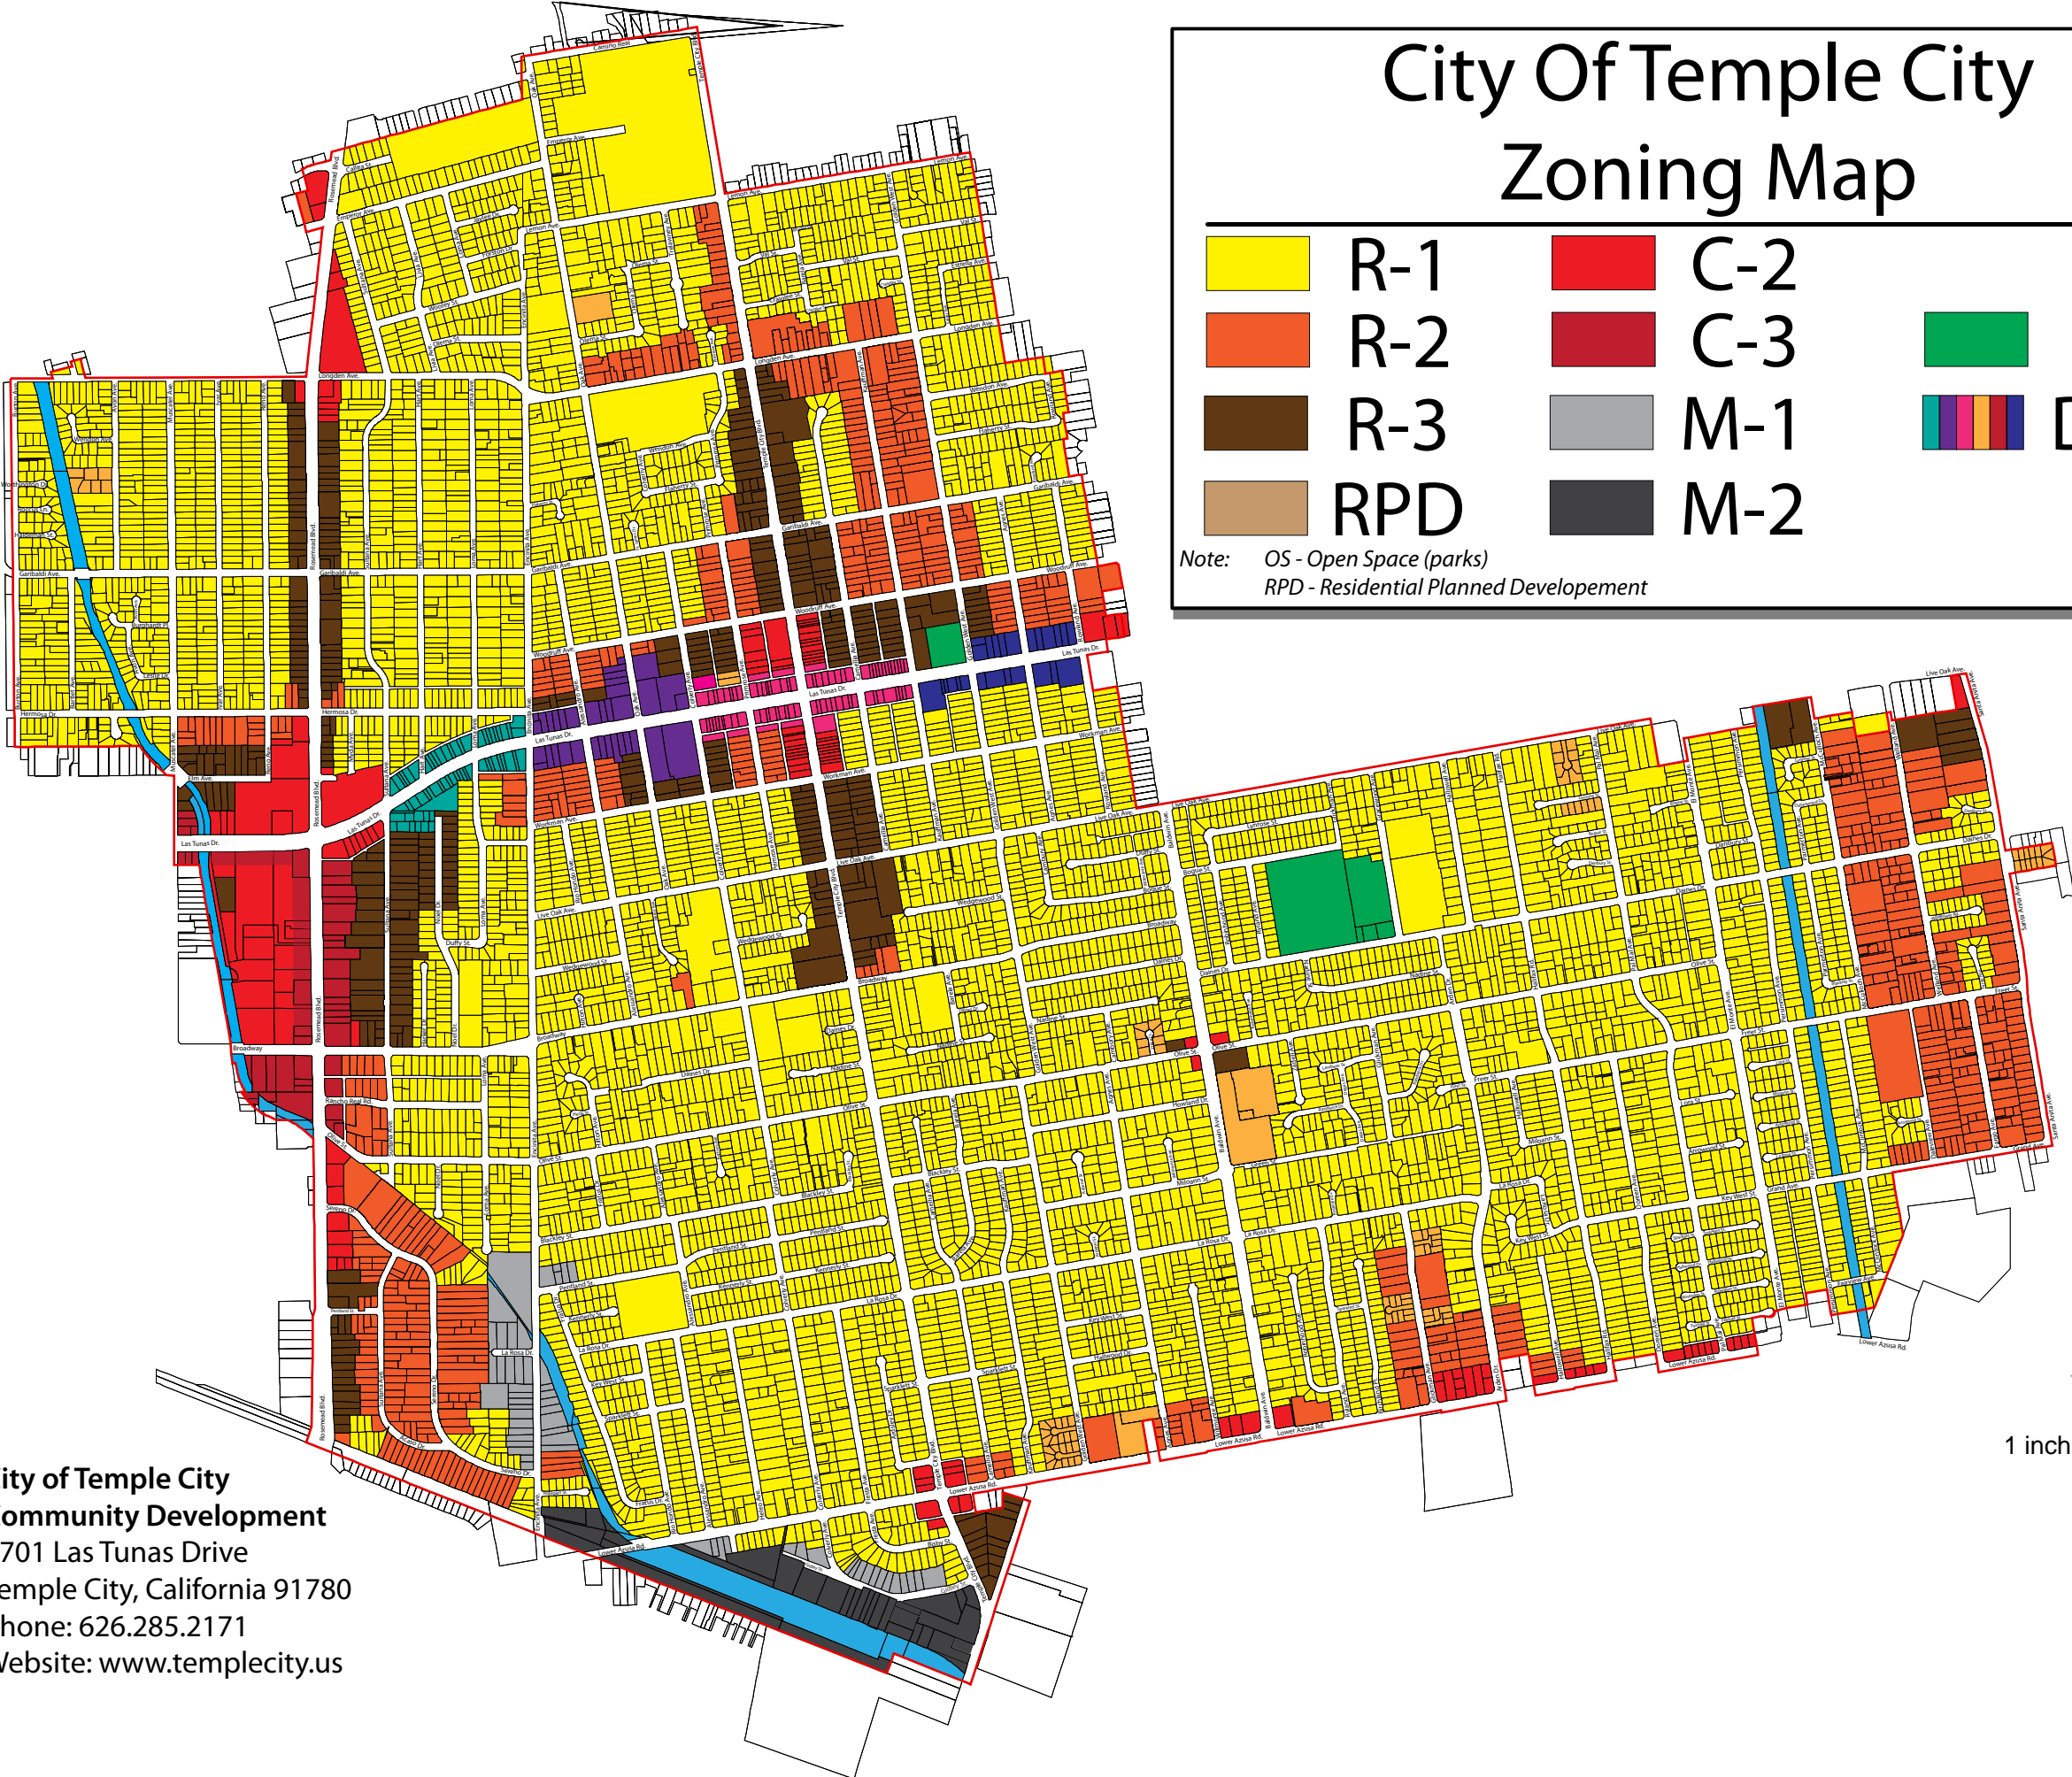

City Of Temple City Zoning Map

	R-1		C-2		OS
	R-2		C-3		DSP
	R-3		M-1		
	RPD		M-2		

Note: OS - Open Space (parks)
RPD - Residential Planned Development

1 inch = 1,400 feet

City of Temple City
Community Development
9701 Las Tunas Drive
Temple City, California 91780
Phone: 626.285.2171
Website: www.templecity.us