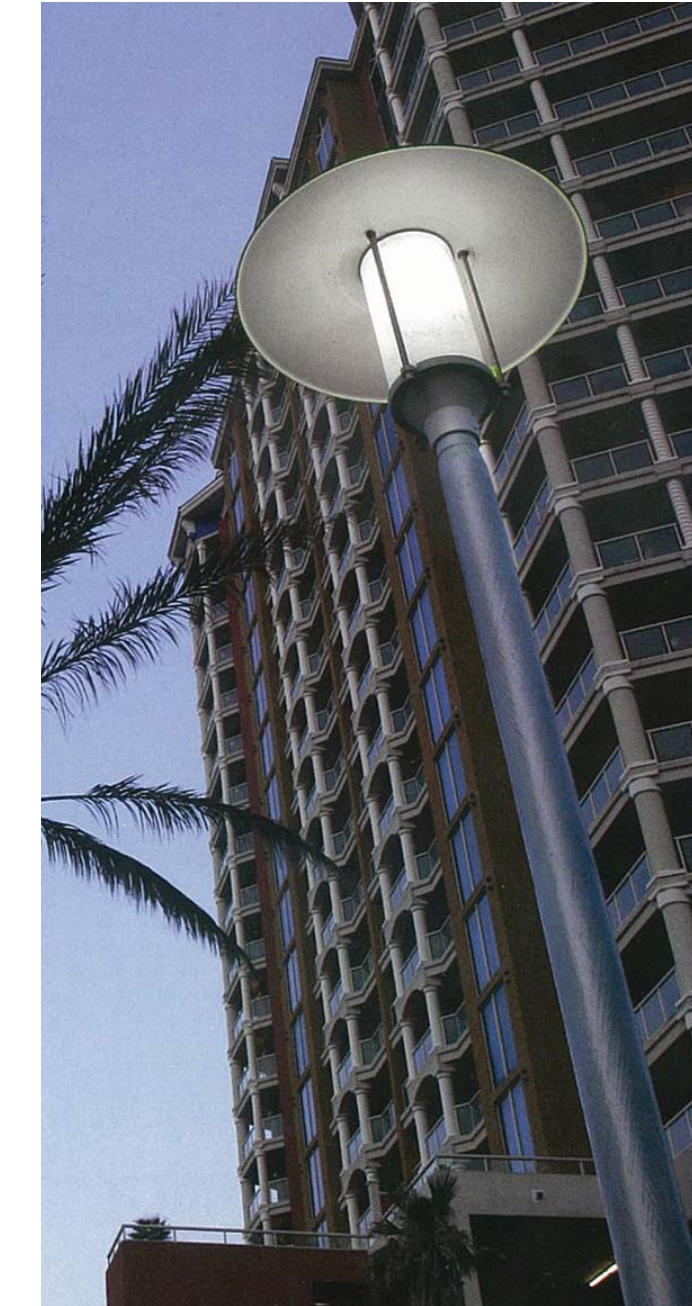

ROSEMEAD BOULEVARD
 TEMPLE CITY
 PAVERS
 PEDESTRIAN LIGHTING
 TRASH RECEPTACLE
 BENCH
 BIKE RACK
HARDSCAPE PALETTE

CONCRETE PAVERS

LOUIS POULSEN
 KASTRUP LIGHT STANDARD WITH BANNER

LOUIS POULSEN
 HW PATINA

LOUIS POULSEN
 KASTRUP

CONCRETE PAVERS

CONCRETE PAVERS

LOUIS POULSEN
 HW PATINA LIGHT STANDARD

LOUIS POULSEN
 HW PATINA LIGHT STANDARD

LOUIS POULSEN
 KASTRUP LIGHT STANDARD

LANDSCAPE FORMS INC.
 PLAINWELL BENCH