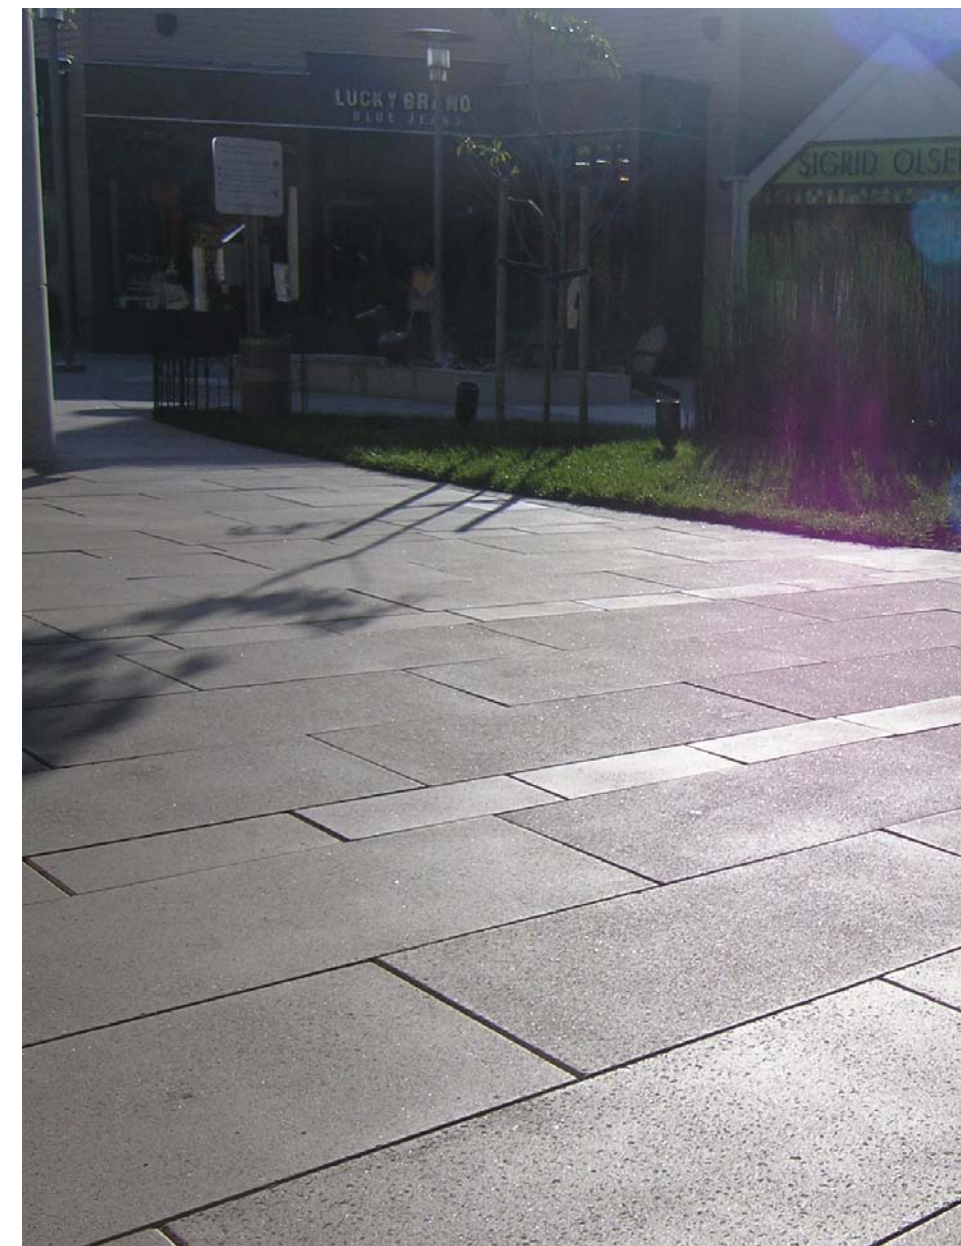

CONCRETE PAVERS