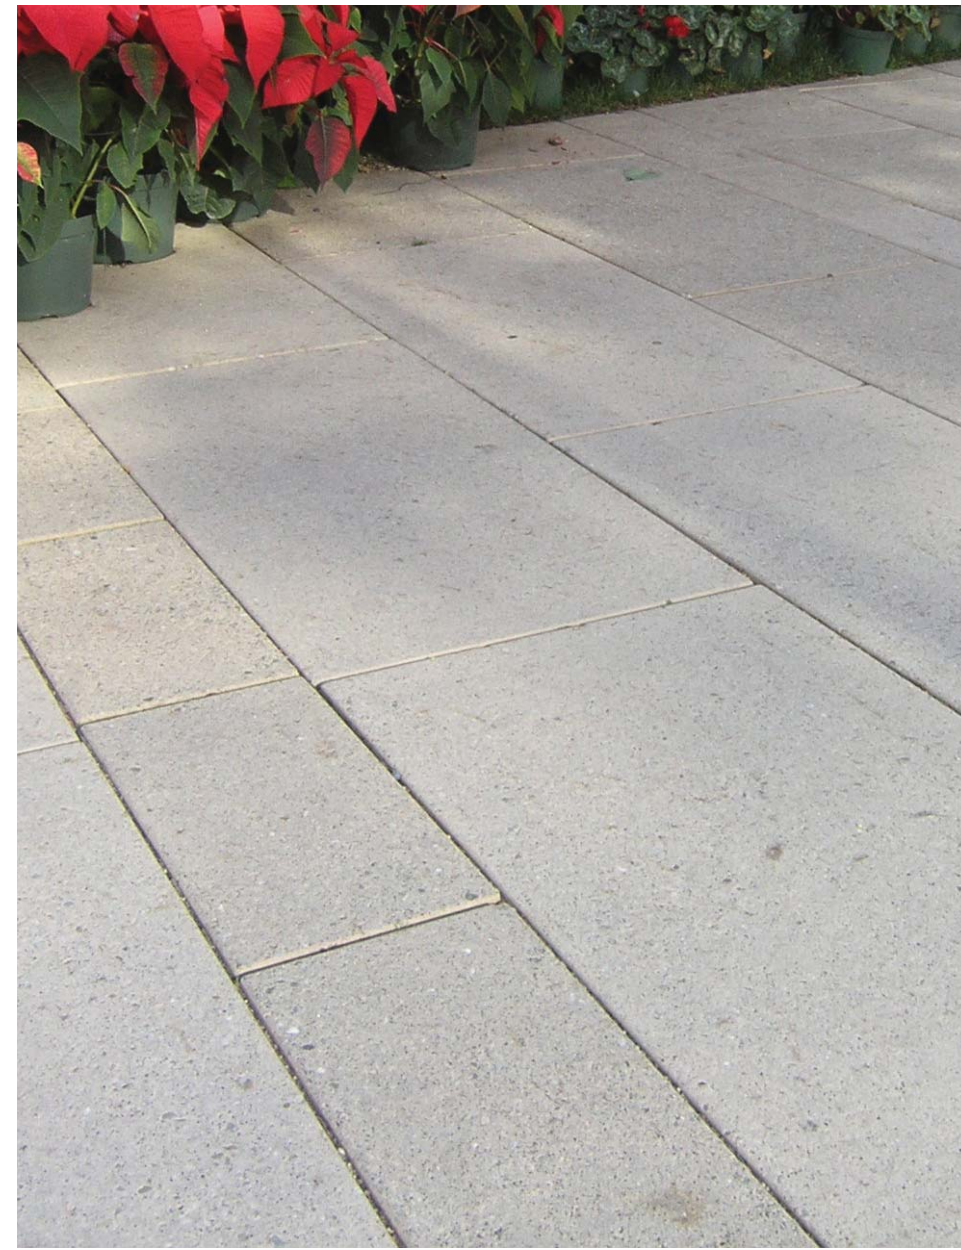

ROSEMEAD BOULEVARD
 TEMPLE CITY
 PAVERS
 PEDESTRIAN LIGHTING
 TRASH RECEPTACLE
 BENCH
 BIKE RACK
HARDSCAPE PALETTE

CONCRETE PAVERS

LOUIS POULSEN
 KASTRUP LIGHT STANDARD WITH BANNER

LOUIS POULSEN
 HW PATINA